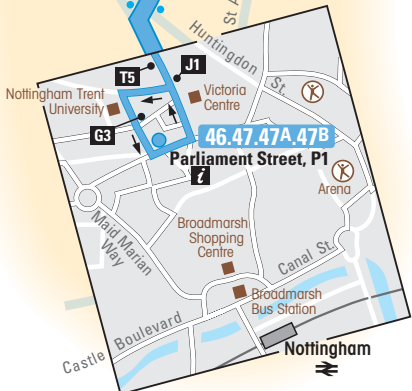

Sky Blue Line 46, 47, 47A, 47B

Sky Blue Line 46,47,47A,47B.....	
Other bus served roads.....	
Bus route terminus.....	
Bus stop or timing point name.....	
Bus operates in direction of arrow.....	
Rail line and station.....	
NCT timetable retail outlet.....	
Public buildings/Places of interest.....	
Hospital.....	
Information Bureau.....	