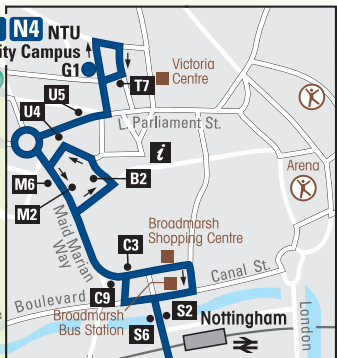

# Navy Line 4 Including Night Bus N4

Scale of map

Navy Line 4.N4.....	
Other bus served roads .....	
Bus route terminus .....	
Bus stop or timing point name .....	
Bus operates in direction of arrow .....	
Rail line and station .....	
NCT timetable retail outlet .....	
Public buildings/Places of interest .....	
Information Bureau .....	
Sports hall or swimming pool .....	